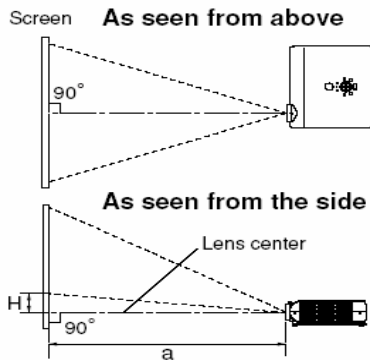

Toshiba TDP-S20U/SW20U Mobile Projector Specifications

Model		TDP-S20U	TDP-SW20U
Display Technology	Shape No. of Pixels	0.55" DMD DLP 480,000 (800 x 600)	
Projection Lens	Standard Lens F/f (mm)	1.2x manual zoom/manual focus F = 2.0 - 2.2, f = 18.2 - 21.84mm	
Light Source		160W (135W in low mode)	
Brightness		1400 ANSI lumens	
Native Resolution		SVGA 800 x 600	
Wireless Technology		N/A	IEEE 802.11b
Color Reproduction		Full 16.7 Million Colors	
Contrast Ratio		2000:1	
Projection Screen Size (Diagonal)		30 - 300 inches	
Projection Distance		3.8 ft - 33 ft	
Throw Ratio		1.6 - 1.94:1	
Compatible Scanning Frequency	Horizontal (kHz) Vertical (Hz)	15 - 93kHz 50 - 85Hz	
Input Terminals	Video Color Difference Audio RGB	1x RCA, 1x S-Video 1x mini D-sub 15, shared with RGB signal 1x stereo mini-jack, 2x RCA for Video, 2x RCA for S-video 2x RGB	
Input Signal Format	Video Color Difference RGB	NTSC, PAL, SECAM HDTV/DTV (480p/480i/720p/1080i), DVD VGA, SVGA, XGA (compressed), SXGA (compressed), UXGA (compressed), MAC	
Output Terminals	Audio RGB	1x stereo mini-jack 1x RGB	
Keystone Correction		Digital +/- 15°	
Noise Level		36dBA (33dBA in low mode)	
Internal Speaker		1.0W Monaural	
PC Interface		RS232C (mini DIN-8 pin)	
External Dimensions (WxDxH)		11.2" x 10.0" x 3.8"	
Weight		6.6 lbs.	6.8 lbs.
Power Consumption		230W	240W
Power Source		100-240V, 50/60Hz	

Projection Distance and Size

Use the figures, tables, and formulas below to determine the projection size and projection distance. (Projection sizes are approximate values for full-size picture with no keystone adjustment.)

a is the distance (m) between the lens and the screen, and corresponds to a range of 1.15 m to 10.00 m. **H** is the height from the image bottom to the center of the lens.

$$a \text{ (min length)} = \frac{\text{projection size (inches)} - 1.516}{29.85}$$